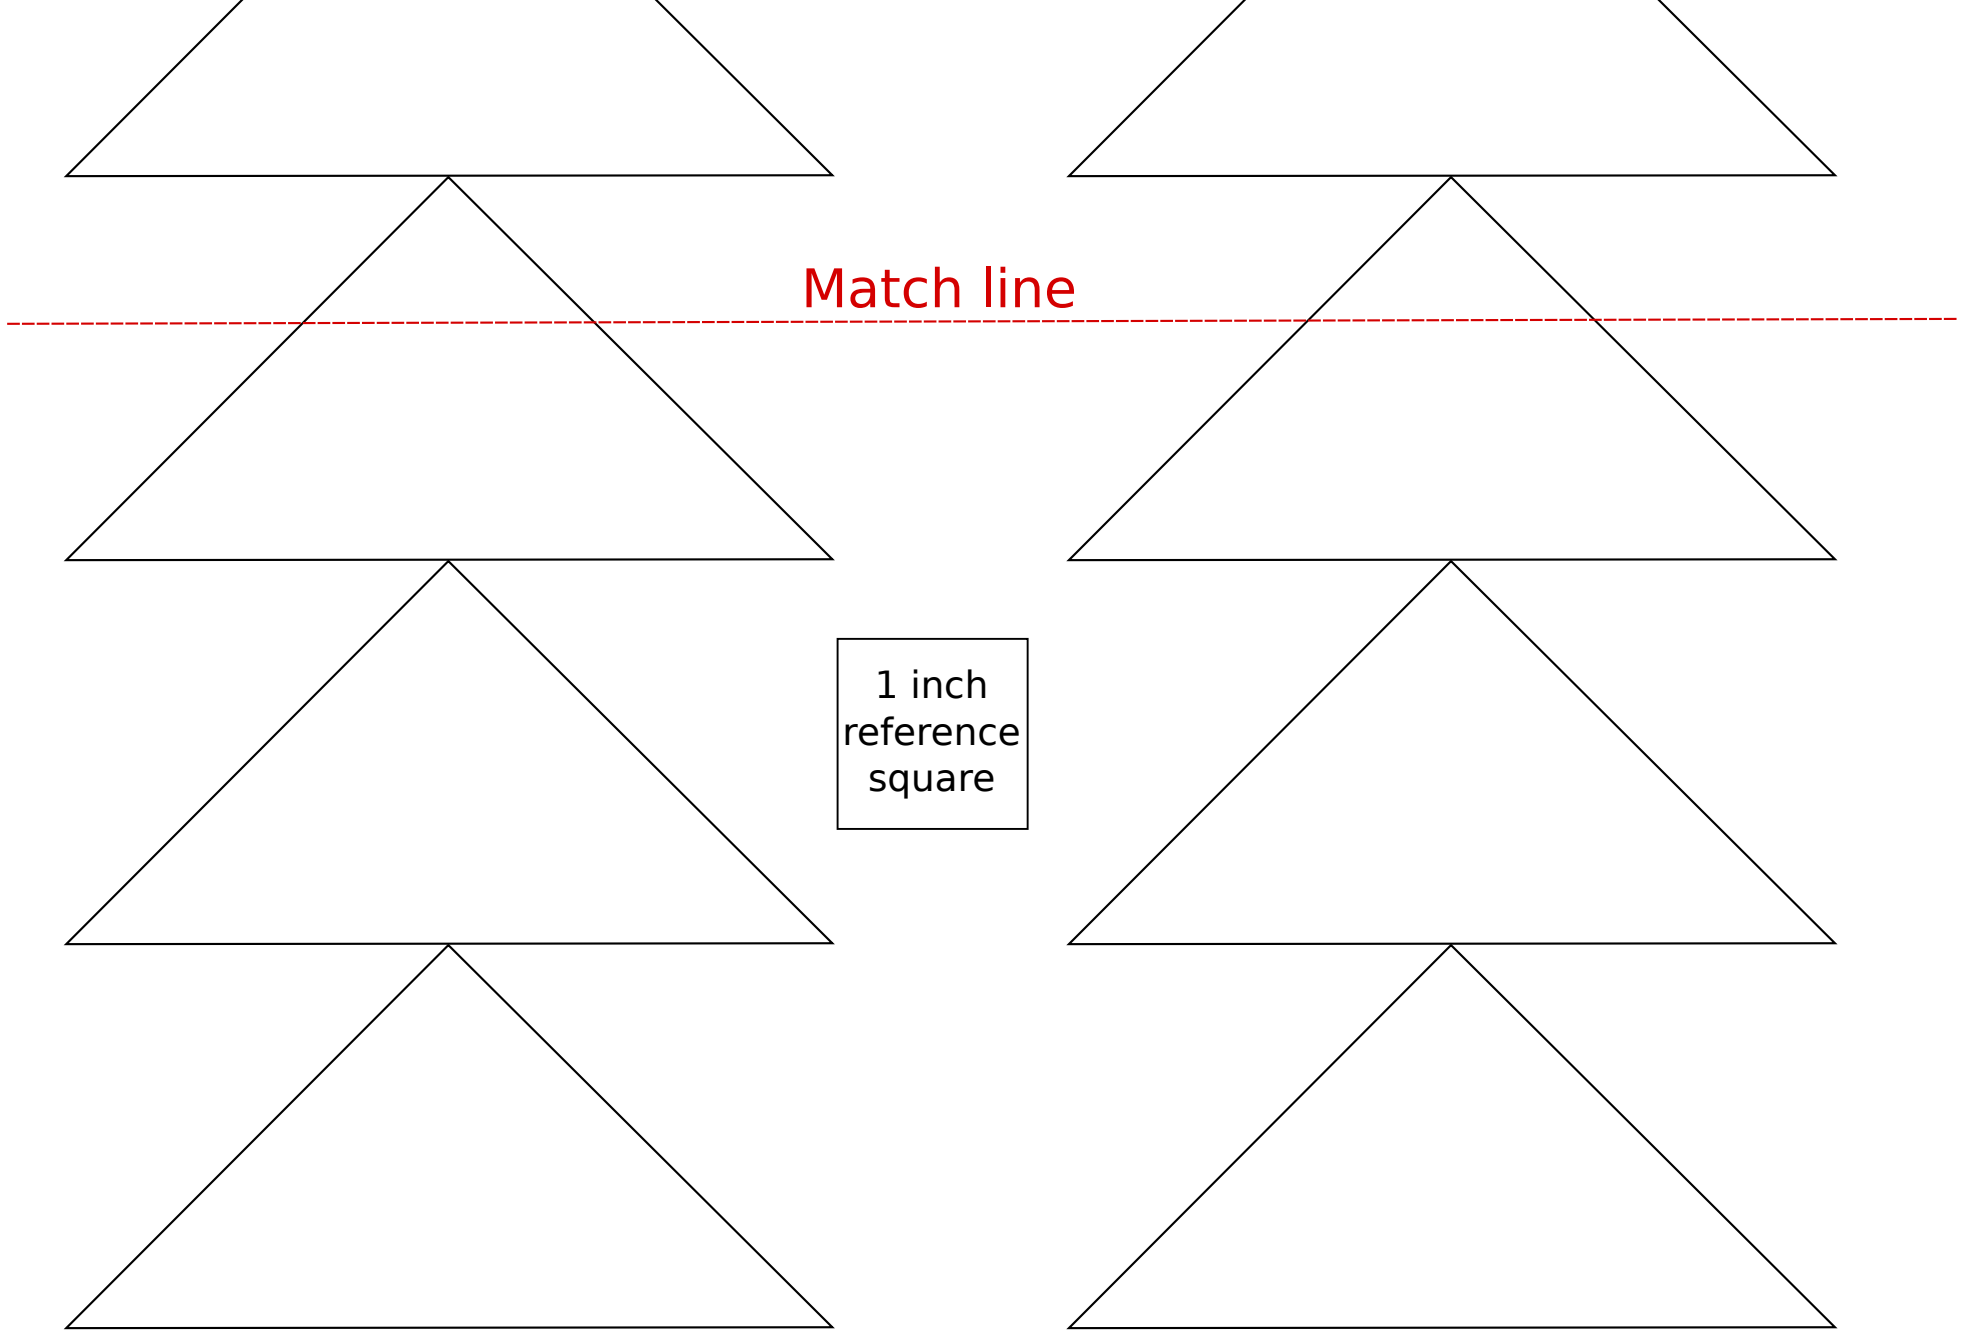

# Flying Geese Table Runner - Embroidery Template

Trace and use with tutorial found at  
<http://nightquilter.com>

Match line

Flying Geese Table Runner - Embroidery Template

Trace and use with tutorial found at  
<http://nightquilter.com>